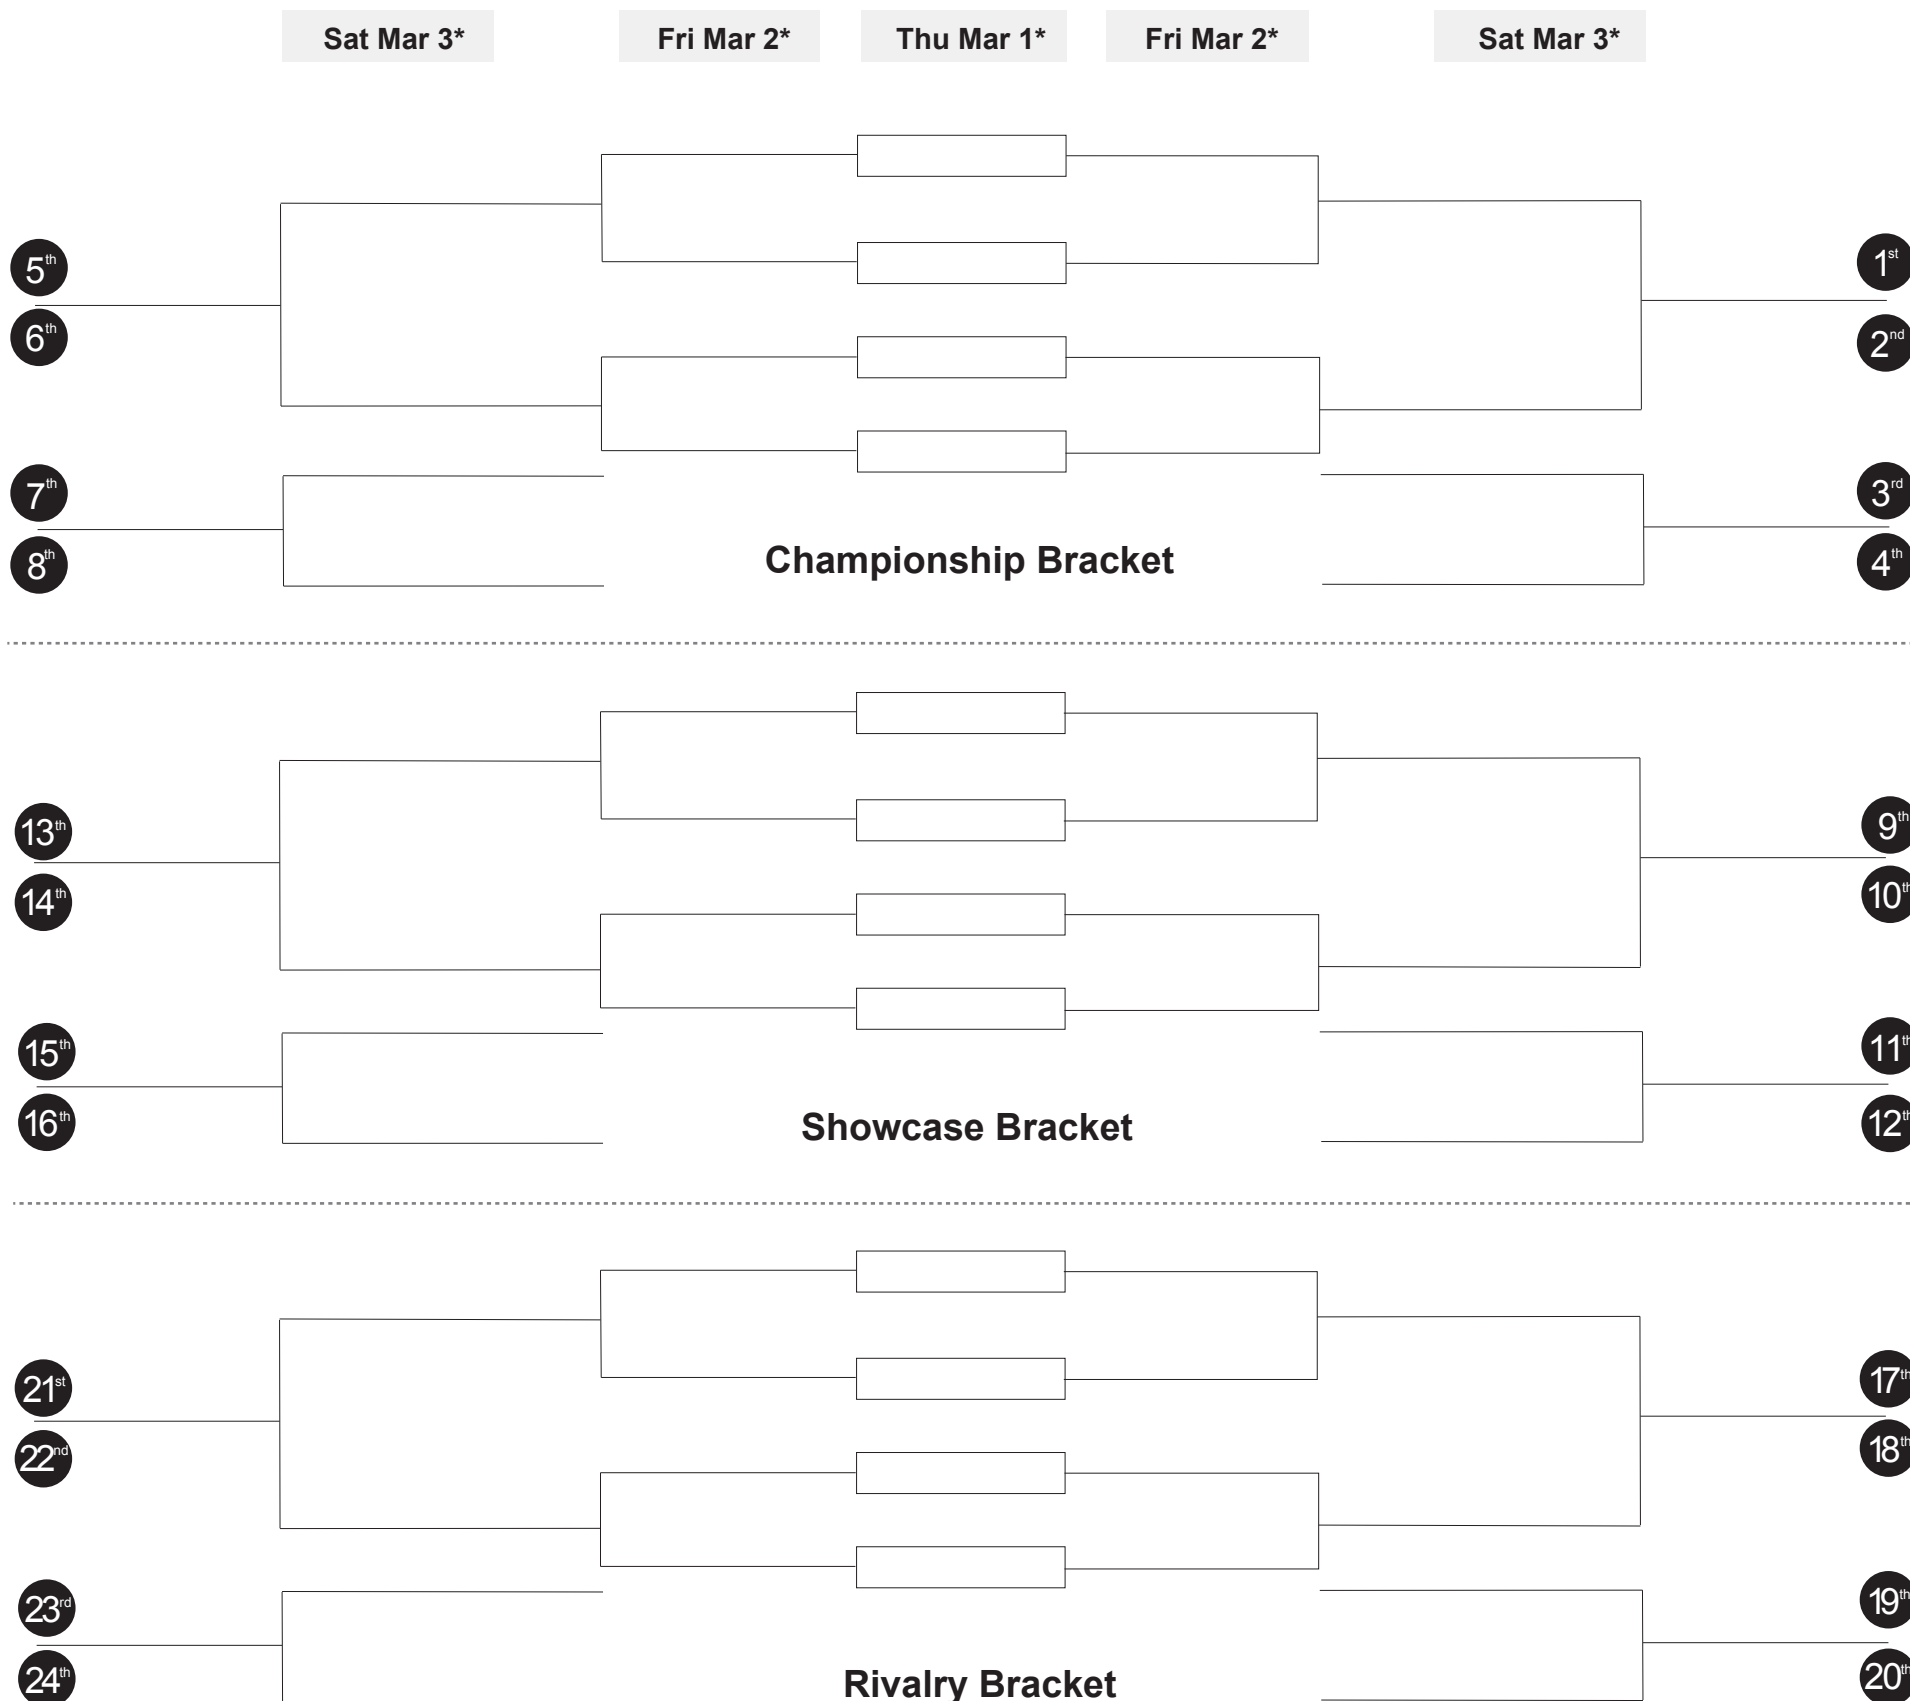

* All other game times to be confirmed

Top team is Home
HOME wears WHITE/LIGHT

Qualification Games

Wed Feb 28	Wed Feb 28
9. Kelowna #7, 1:30pm, FH	W 7 #16, 8:00pm, EC 8. Duchess Park
16. Cowichan #8, 1:30pm, EC	W 8 #15, 8:00pm, FH 1. Walnut Grove
12. Mount Baker #1, 9:00am, FH	W 1 #10, 3:30pm, EC 5. Riverside
21. Okanagan Mission #2, 9:00am, EC	W 2 #9, 3:30pm, FH 4. St. Thomas More Collegiate
13. North Surrey #2, 9:00am, EC	W 2 #9, 3:30pm, FH 4. St. Thomas More Collegiate
20. Charles Hays #2, 9:00am, EC	W 2 #9, 3:30pm, FH 4. St. Thomas More Collegiate
10. Pacific Christian #5, 12:00pm, FH	W 5 #14, 6:30pm, EC 7. Penticton
23. Prince George #5, 12:00pm, FH	W 5 #14, 6:30pm, EC 7. Penticton
15. Fraser Heights #6, 12:00pm, EC	W 6 #13, 6:30pm, FH 2. Brookwood
18. Claremont #6, 12:00pm, EC	W 6 #13, 6:30pm, FH 2. Brookwood
11. Valleyview #3, 10:30am, FH	W 3 #12, 5:00pm, EC 6. Burnaby South
22. Windsor #3, 10:30am, FH	W 3 #12, 5:00pm, EC 6. Burnaby South
14. Argyle #4, 10:30am, EC	W 4 #11, 5:00pm, FH 3. Yale
19. Lord Tweedsmuir #4, 10:30am, EC	W 4 #11, 5:00pm, FH 3. Yale

SC = LEC South Court (Gate 8) FH = LEC Fieldhouse (Gate 8) NC = LEC North Court (Gate 8) CC = LEC Centre Court (Gate 1) EC = LEC East Court (Gate 1)

Hosted at Langley Events Centre