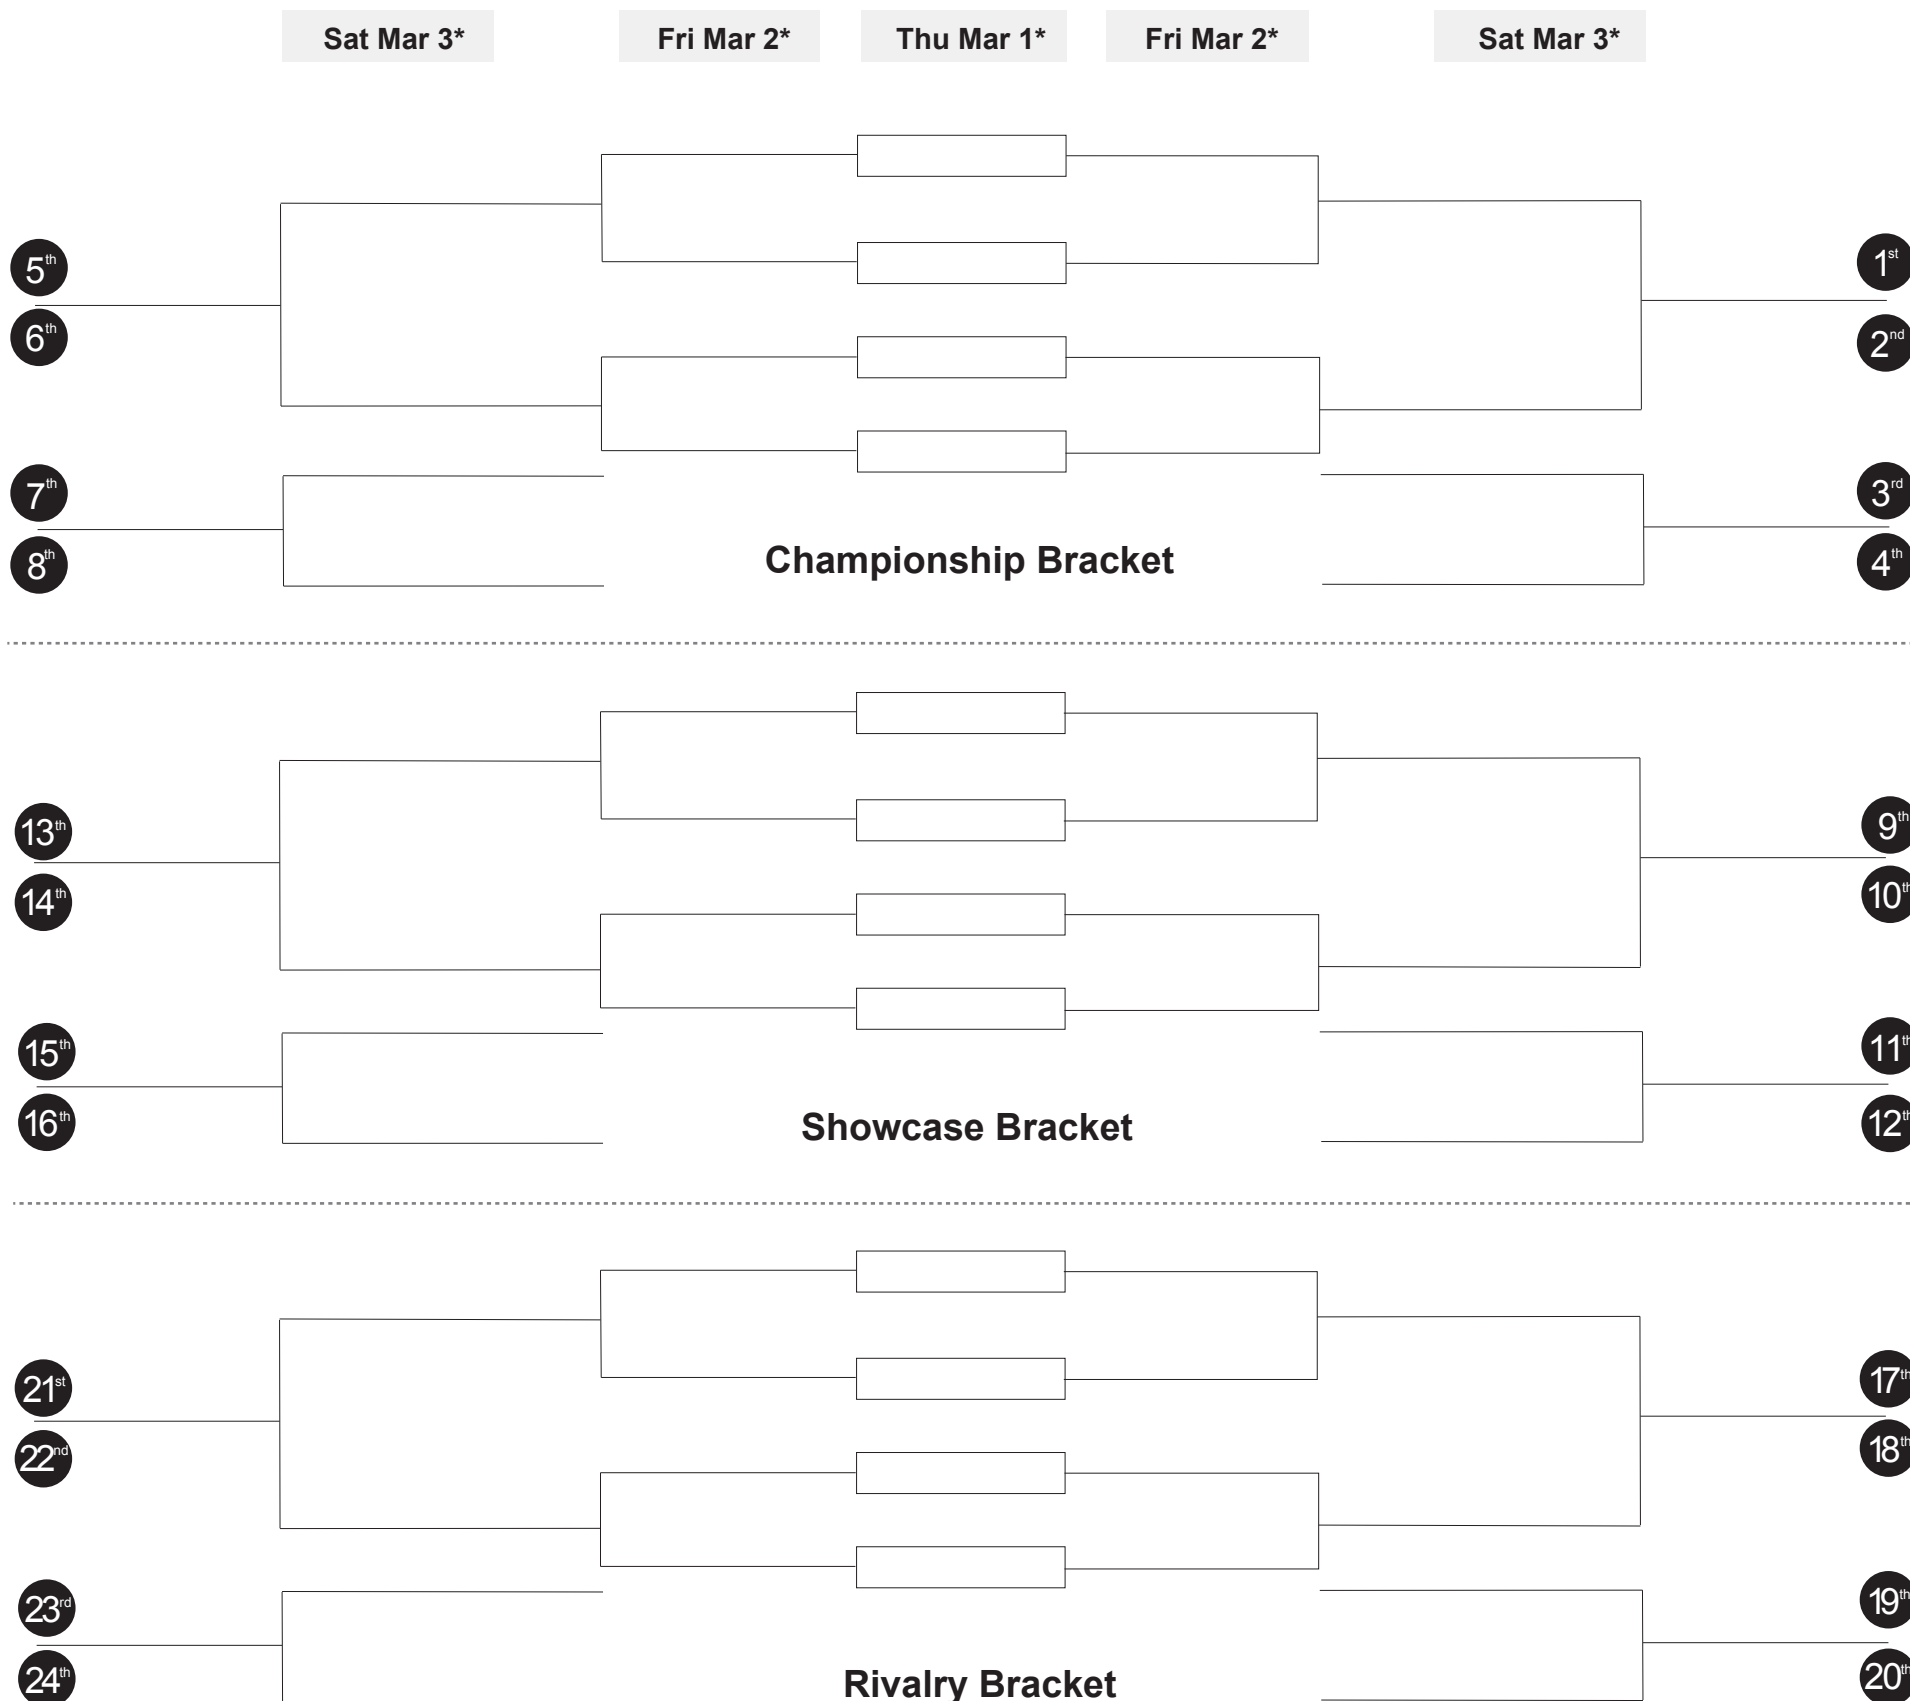

\* All other game times to be confirmed

Top team is Home  
HOME wears WHITE/LIGHT

### Qualification Games

Wed Feb 28	Wed Feb 28
9. Kelowna #7, 1:30pm, FH	<b>W 7</b> #16, 8:00pm, EC 8. Duchess Park
16. Cowichan #8, 1:30pm, EC	<b>W 8</b> #15, 8:00pm, FH 1. Walnut Grove
12. Mount Baker #1, 9:00am, FH	<b>W 1</b> #10, 3:30pm, EC 5. Riverside
21. Okanagan Mission #2, 9:00am, EC	<b>W 2</b> #9, 3:30pm, FH 4. St. Thomas More Collegiate
13. North Surrey #2, 9:00am, EC	<b>W 2</b> #9, 3:30pm, FH 4. St. Thomas More Collegiate
20. Charles Hays #2, 9:00am, EC	<b>W 2</b> #9, 3:30pm, FH 4. St. Thomas More Collegiate
10. Pacific Christian #5, 12:00pm, FH	<b>W 5</b> #14, 6:30pm, EC 7. Penticton
23. Prince George #5, 12:00pm, FH	<b>W 5</b> #14, 6:30pm, EC 7. Penticton
15. Fraser Heights #6, 12:00pm, EC	<b>W 6</b> #13, 6:30pm, FH 2. Brookwood
18. Claremont #6, 12:00pm, EC	<b>W 6</b> #13, 6:30pm, FH 2. Brookwood
11. Valleyview #3, 10:30am, FH	<b>W 3</b> #12, 5:00pm, EC 6. Burnaby South
22. Windsor #3, 10:30am, FH	<b>W 3</b> #12, 5:00pm, EC 6. Burnaby South
14. Argyle #4, 10:30am, EC	<b>W 4</b> #11, 5:00pm, FH 3. Yale
19. Lord Tweedsmuir #4, 10:30am, EC	<b>W 4</b> #11, 5:00pm, FH 3. Yale

SC = LEC South Court (Gate 8)    FH = LEC Fieldhouse (Gate 8)    NC = LEC North Court (Gate 8)    CC = LEC Centre Court (Gate 1)    EC = LEC East Court (Gate 1)

Hosted at Langley Events Centre