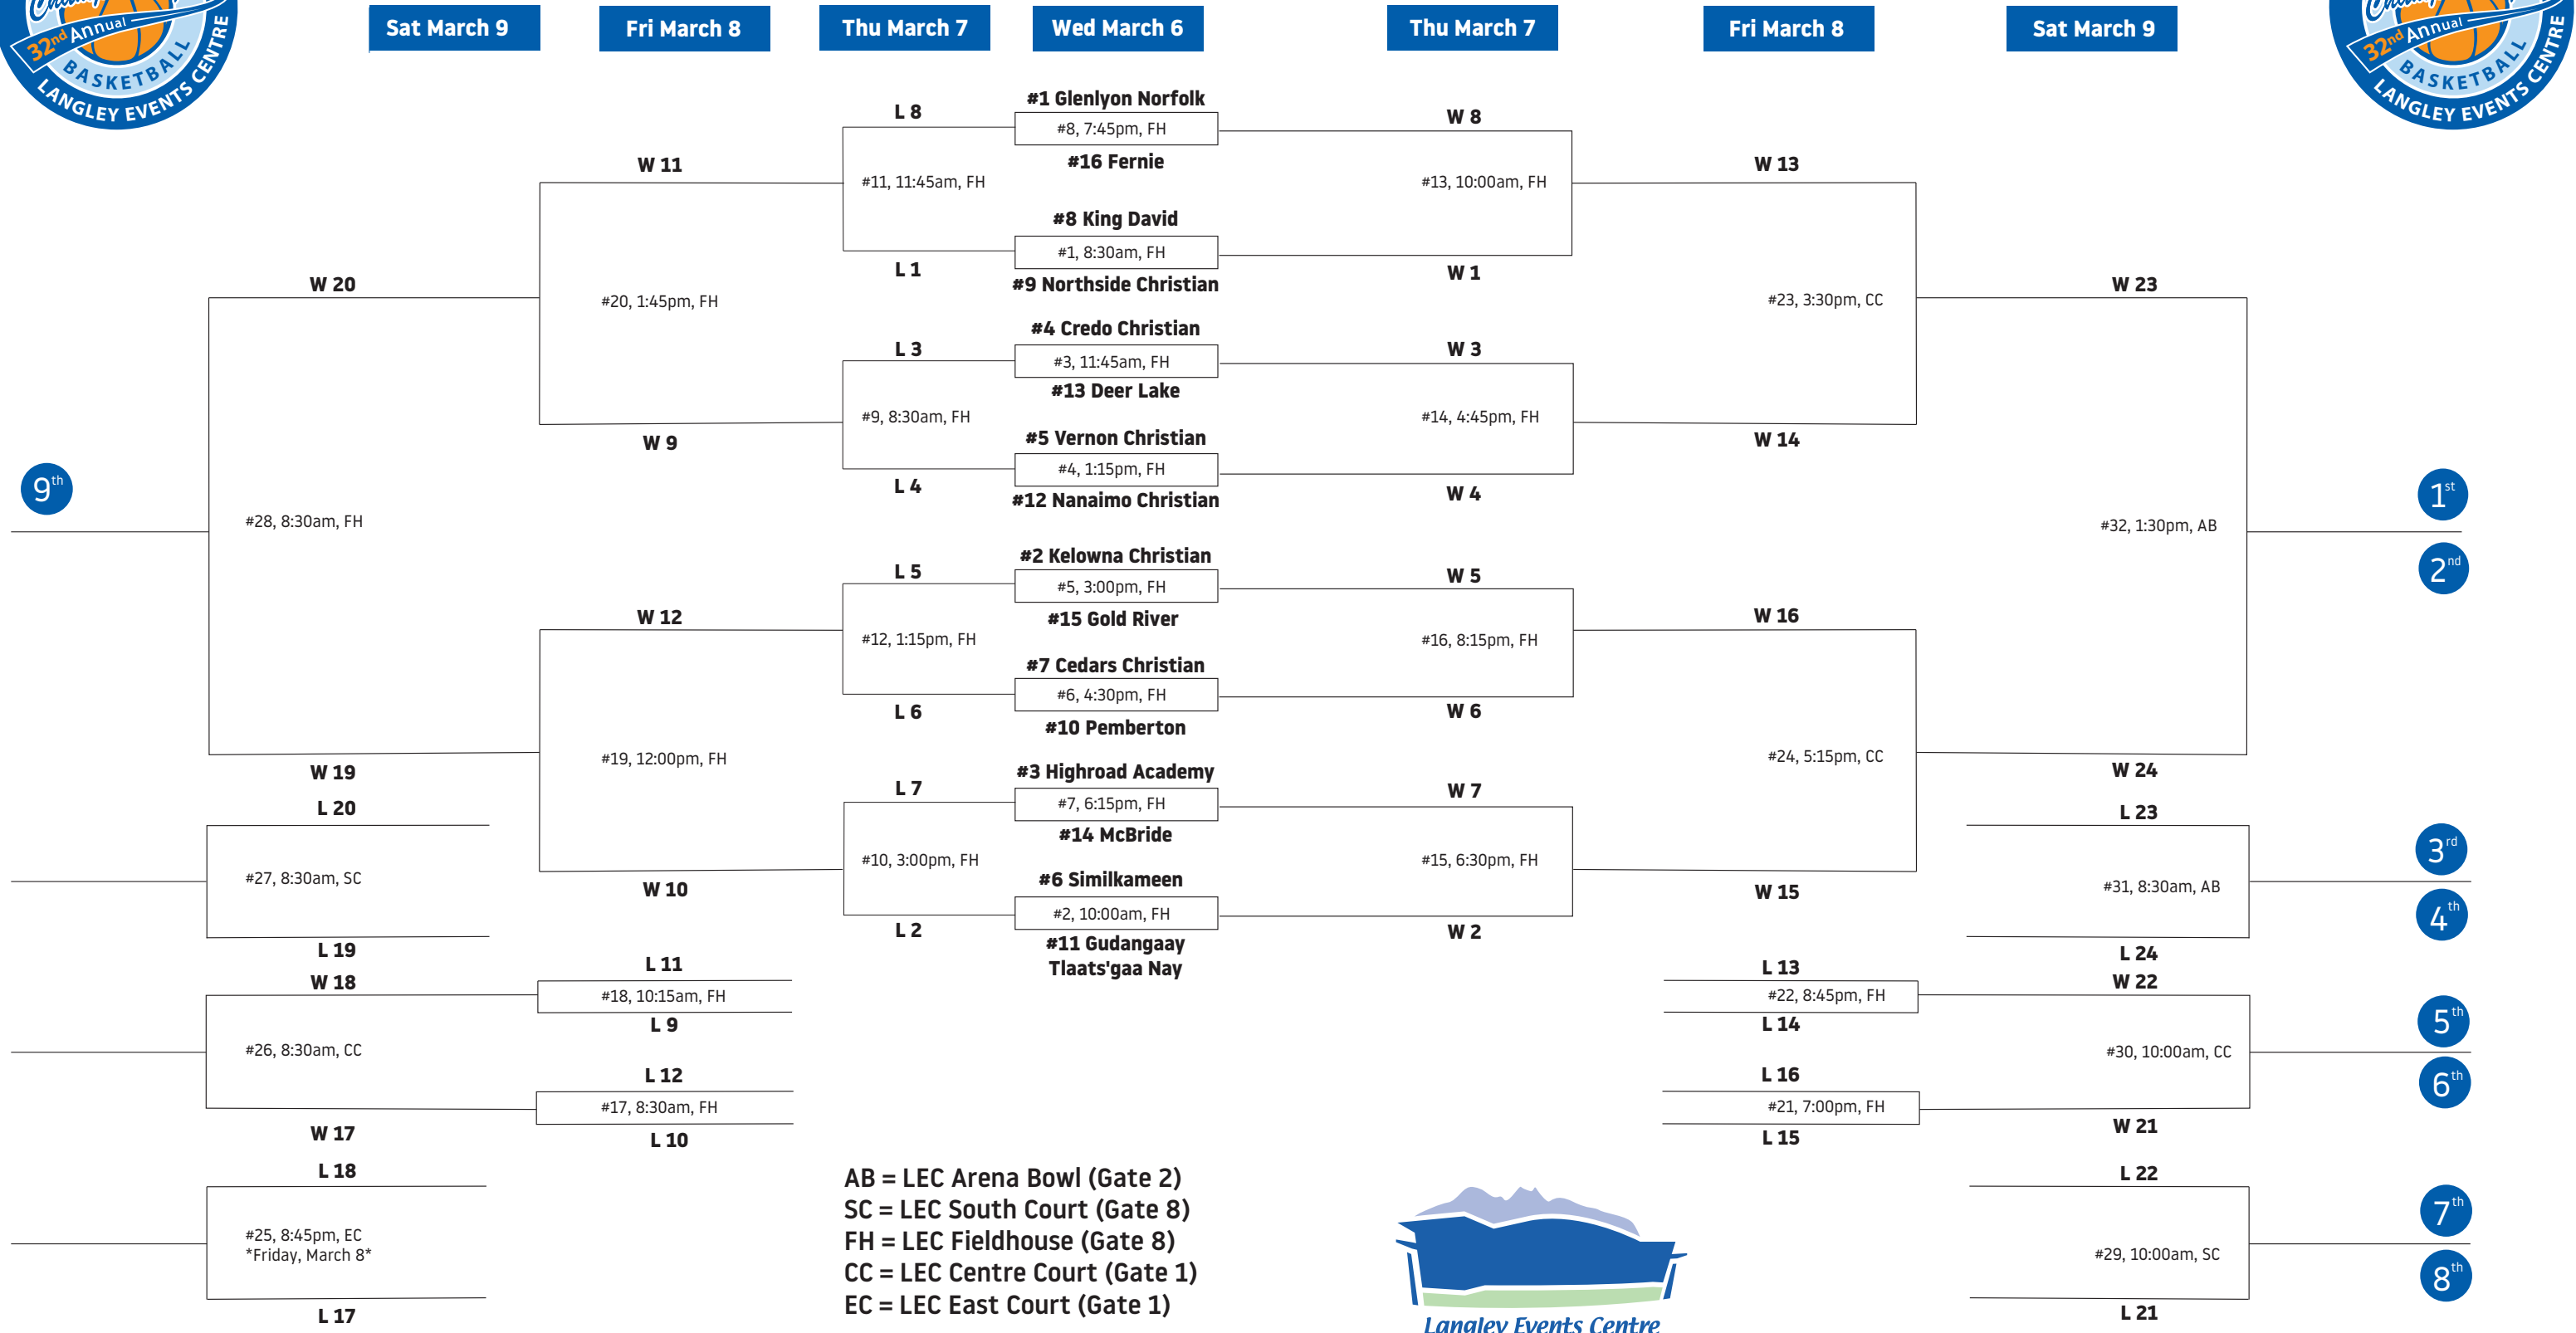

2019 BC High School Boys 1A Basketball Tournament

AB = LEC Arena Bowl (Gate 2)
SC = LEC South Court (Gate 8)
FH = LEC Fieldhouse (Gate 8)
CC = LEC Centre Court (Gate 1)
EC = LEC East Court (Gate 1)

Top team is HOME
HOME wears WHITE/LIGHT