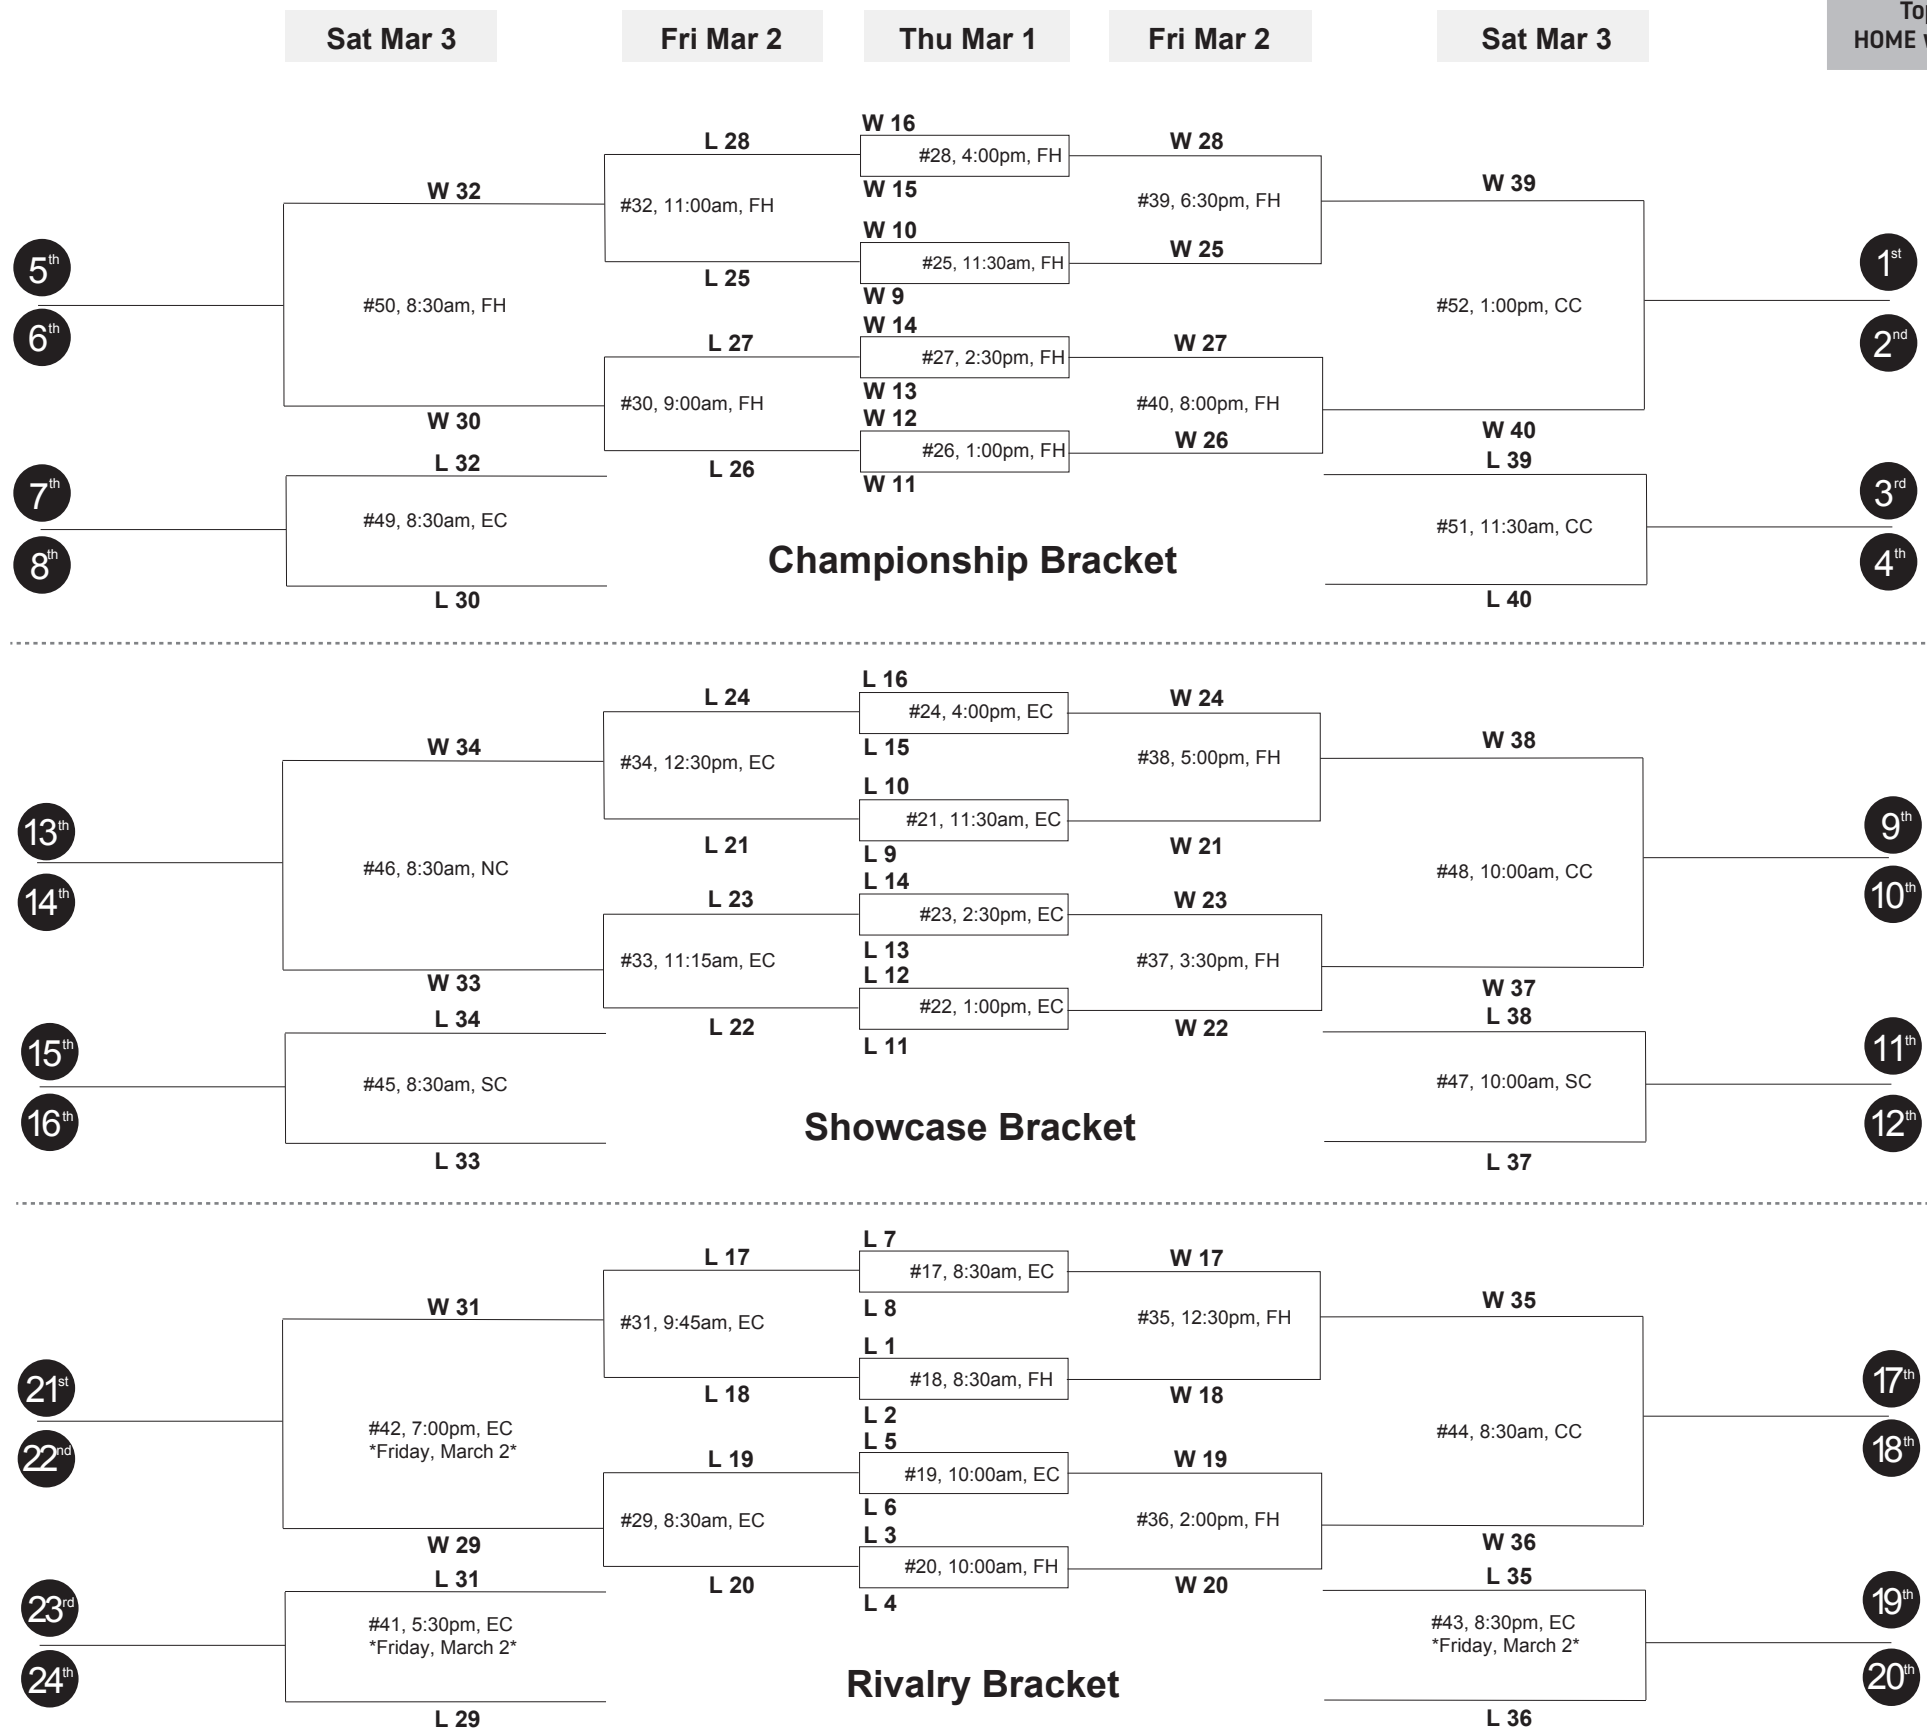

Qualification Games

Wed Feb 28	Wed Feb 28
9. Kelowna #7, 1:30pm, FH	W 7 #16, 8:00pm, EC
24. Nechako Valley	8. Duchess Park
16. Cowichan #8, 1:30pm, EC	W 8 #15, 8:00pm, FH
17. St. John Brebeuf	1. Walnut Grove
12. Mount Baker #1, 9:00am, FH	W 1 #10, 3:30pm, EC
21. Okanagan Mission	5. Riverside
13. North Surrey #2, 9:00am, EC	W 2 #9, 3:30pm, FH
20. Charles Hays	4. St. Thomas More Collegiate
10. Pacific Christian #5, 12:00pm, FH	W 5 #14, 6:30pm, EC
23. Prince George	7. Penticton
15. Fraser Heights #6, 12:00pm, EC	W 6 #13, 6:30pm, FH
18. Claremont	2. Brookwood
11. Valleyview #3, 10:30am, FH	W 3 #12, 5:00pm, EC
22. Windsor	6. Burnaby South
14. Argyle #4, 10:30am, EC	W 4 #11, 5:00pm, FH
19. Lord Tweedsmuir	3. Yale

Top team is Home
HOME wears WHITE/LIGHT

Hosted at Langley Events Centre