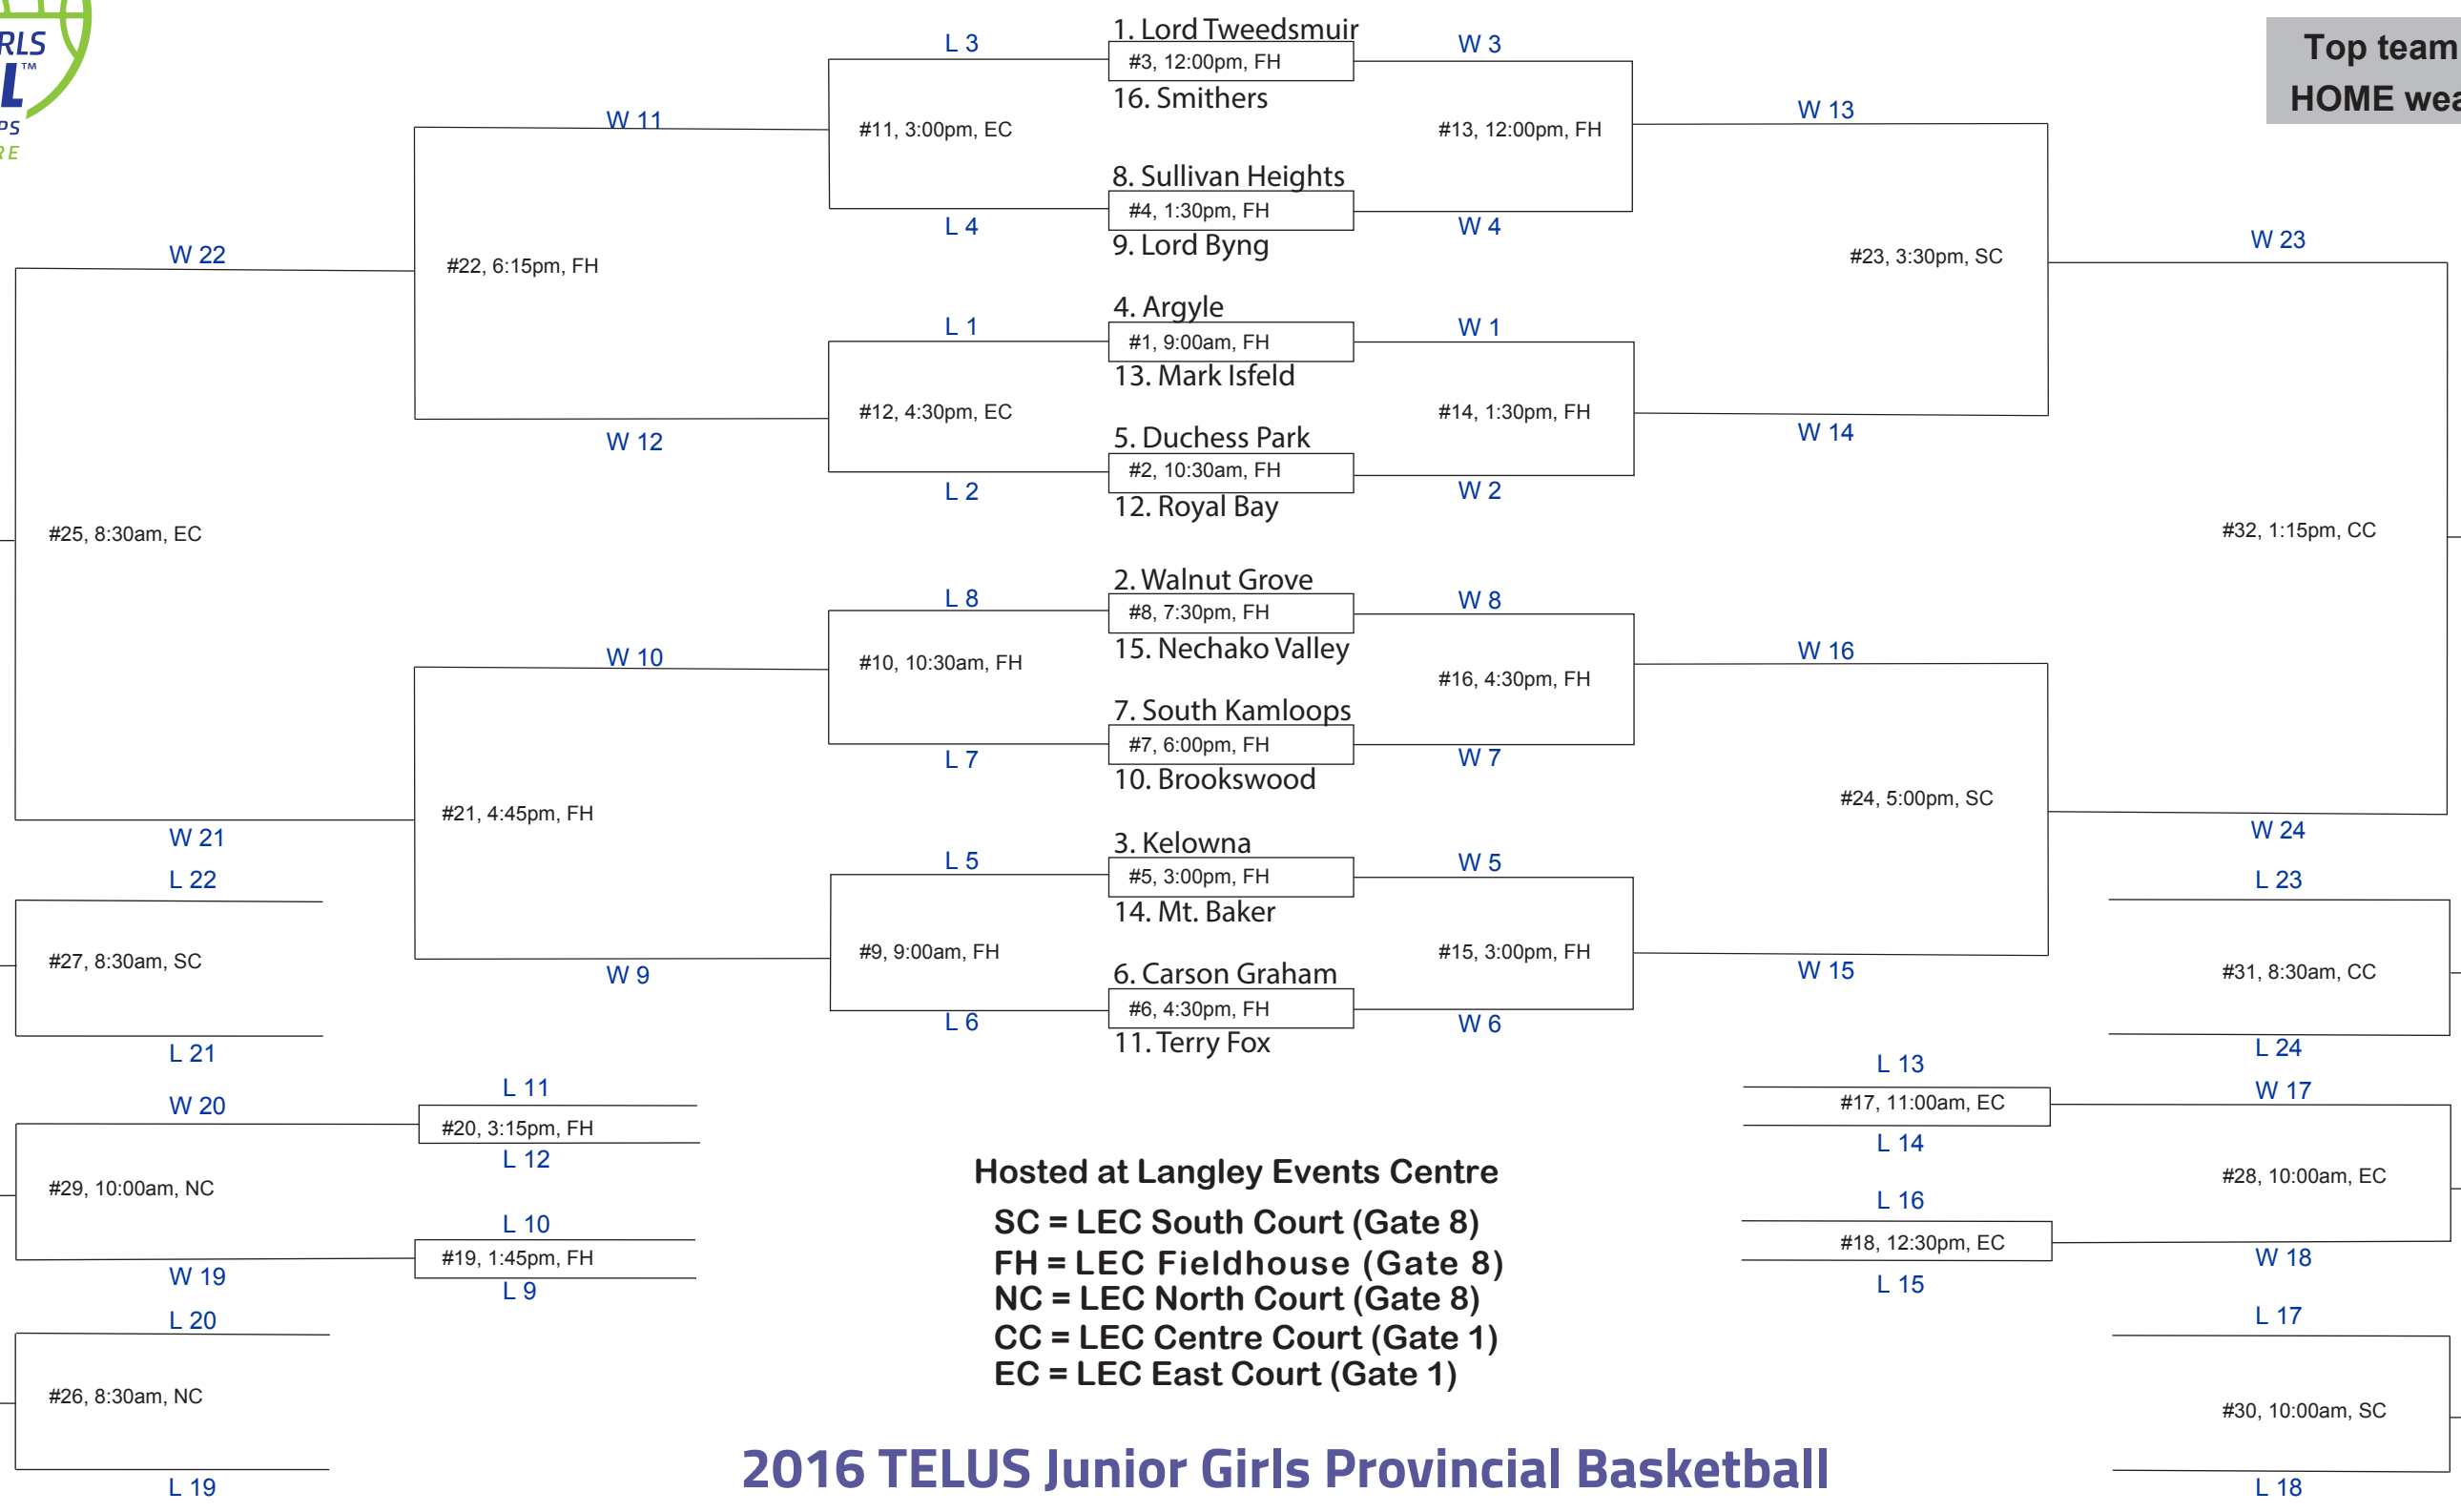

15th

16th

1st

2nd

3rd

4th

5th

6th

7th

8th

Hosted at Langley Events Centre
 SC = LEC South Court (Gate 8)
 FH = LEC Fieldhouse (Gate 8)
 NC = LEC North Court (Gate 8)
 CC = LEC Centre Court (Gate 1)
 EC = LEC East Court (Gate 1)

2016 TELUS Junior Girls Provincial Basketball Invitational Tournament