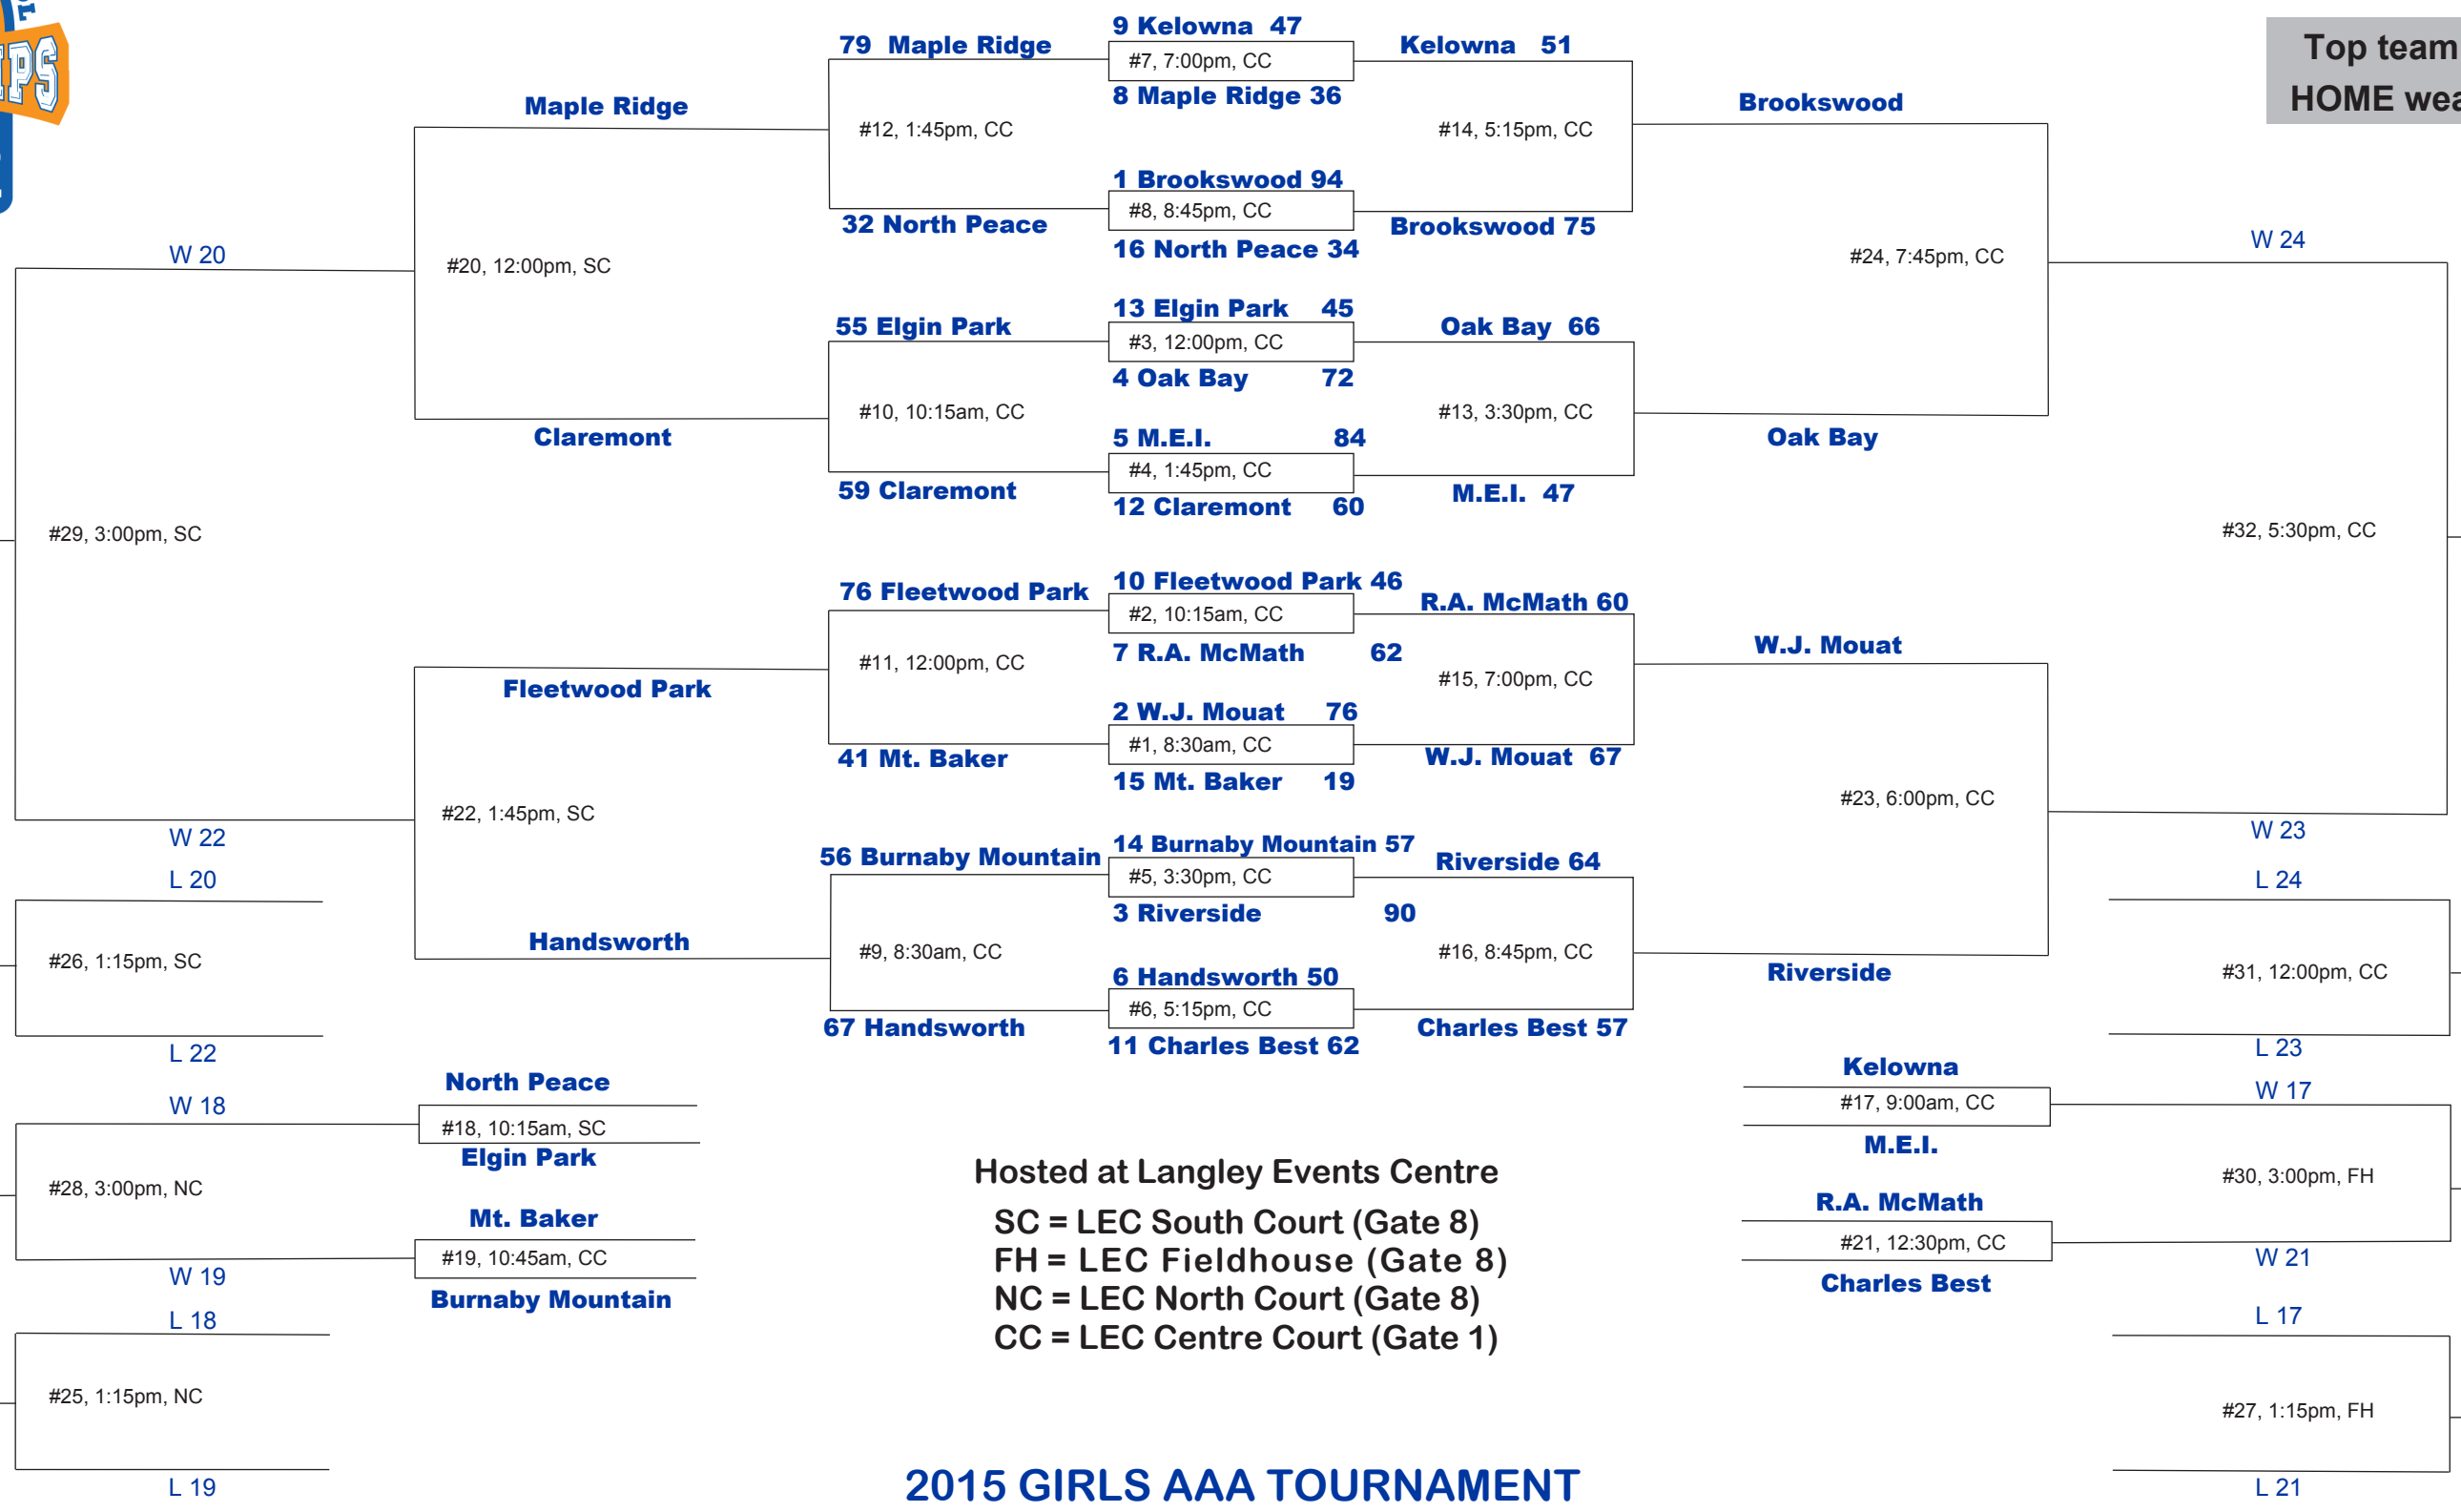

13th

14th

15th

16th

1st

2nd

3rd

4th

5th

6th

7th

8th

Hosted at Langley Events Centre
SC = LEC South Court (Gate 8)
FH = LEC Fieldhouse (Gate 8)
NC = LEC North Court (Gate 8)
CC = LEC Centre Court (Gate 1)